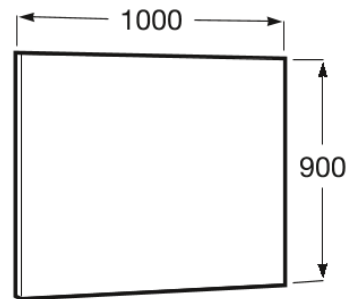

LUNA

Mirror

PRICE (VAT INCLUDED)

£443.95

TECHNICAL DRAWINGS

FEATURES

- Installation type: Wall-hung
- Mirror orientation: Horizontal
- Shape: Rectangular

BOUGHT TOGETHER FREQUENTLY